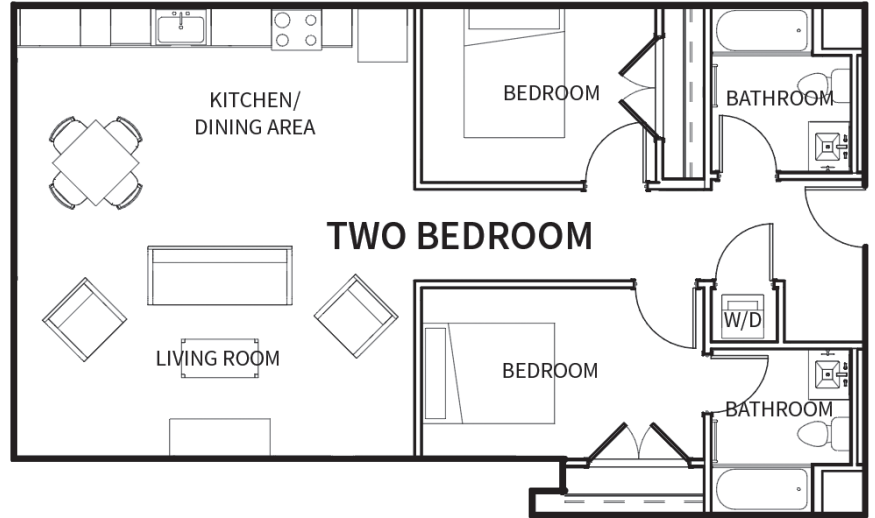

## TWO BEDROOM

FLOOR(S)	SQUARE FEET	PRICE RANGE
1, 2, & 3	956 – 1,543	\$1,424 – \$2,286

J-centrel is home to a mix of contemporary industrial residences with exposed ceilings, floor-to-ceiling new thermally insulated windows, and secure keyless private entrances. Enjoy high-end finishes throughout, modern appliances including a dishwasher, refrigerator/freezer, new flooring, and an uber efficient individually controlled heating and air conditioning. Come home through a landscaped courtyard, savor the delights of our on-site cafe, work out at our onsite fitness room, and walk to the Tioga El stop for convenient access throughout the city.