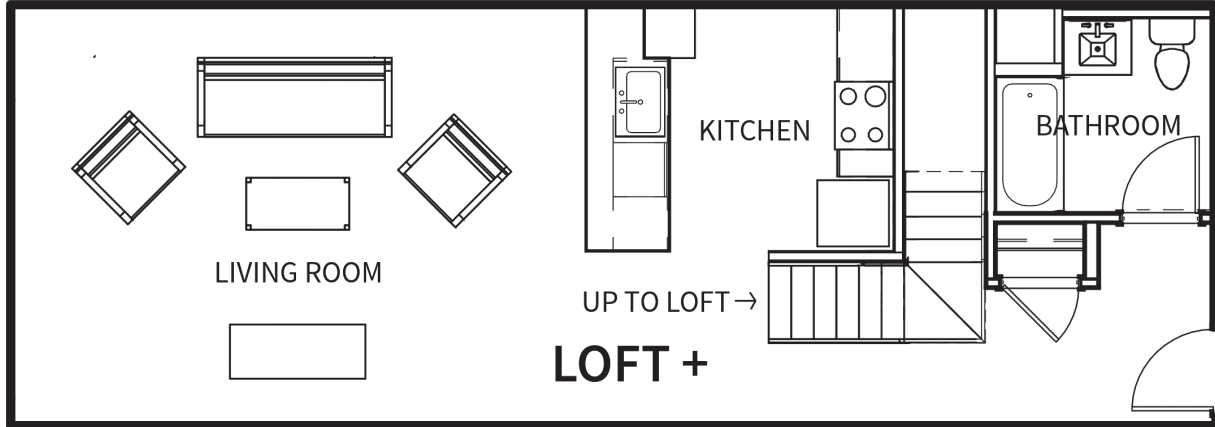

LOFT STUDIOS+

FLOOR(S)	SQUARE FEET	PRICE RANGE
3	884 – 989	\$1,324 – \$1,477

J-centrel is home to a mix of contemporary industrial residences with exposed ceilings, floor-to-ceiling new thermally insulated windows, and secure keyless private entrances. Enjoy high-end finishes throughout, modern appliances including a dishwasher, refrigerator/freezer, new flooring, and an uber efficient individually controlled heating and air conditioning. Come home through a landscaped courtyard, savor the delights of our on-site cafe, work out at our onsite fitness room, and walk to the Tioga El stop for convenient access throughout the city.