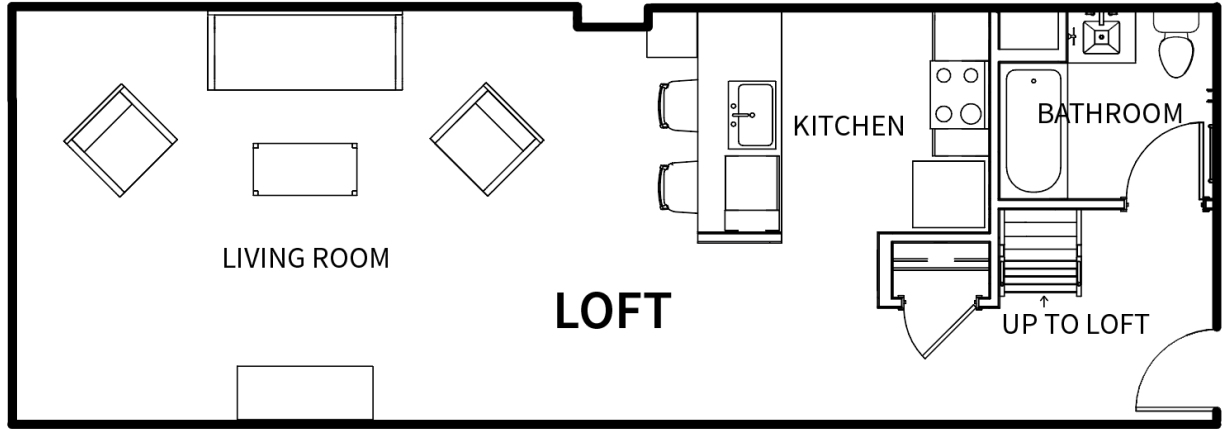

LOFT STUDIOS

FLOOR(S)	SQUARE FEET	PRICE RANGE
1 & 2	653 - 777	\$984 - \$1,162

J-centrel is home to a mix of contemporary industrial residences with exposed ceilings, floor-to-ceiling new thermally insulated windows, and secure keyless private entrances. Enjoy high-end finishes throughout, modern appliances including a dishwasher, refrigerator/freezer, new flooring, and an uber efficient individually controlled heating and air conditioning. Come home through a landscaped courtyard, savor the delights of our on-site cafe, work out at our onsite fitness room, and walk to the Tioga El stop for convenient access throughout the city.