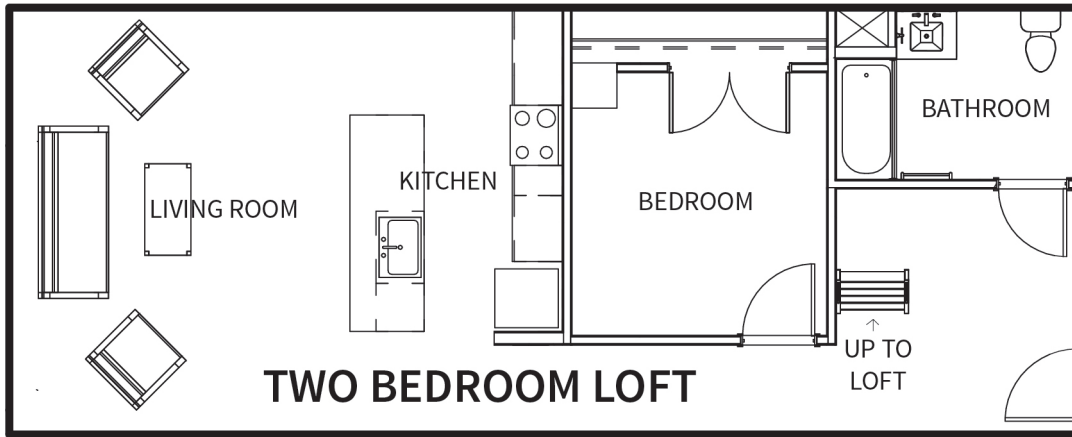

TWO BEDROOM LOFT

FLOOR(S)	SQUARE FEET	RENT
3	941 – 1,456	\$1,550

J-centrel is home to a mix of contemporary industrial residences with exposed ceilings, floor-to-ceiling new thermally insulated windows, and secure keyless private entrances. Enjoy high-end finishes throughout, modern appliances including a dishwasher, refrigerator/freezer, new flooring, and an uber efficient individually controlled heating and air conditioning. Come home through a landscaped courtyard, savor the delights of our on-site cafe, work out at our on-site fitness room, and walk to the Tioga El stop for convenient access throughout the city.